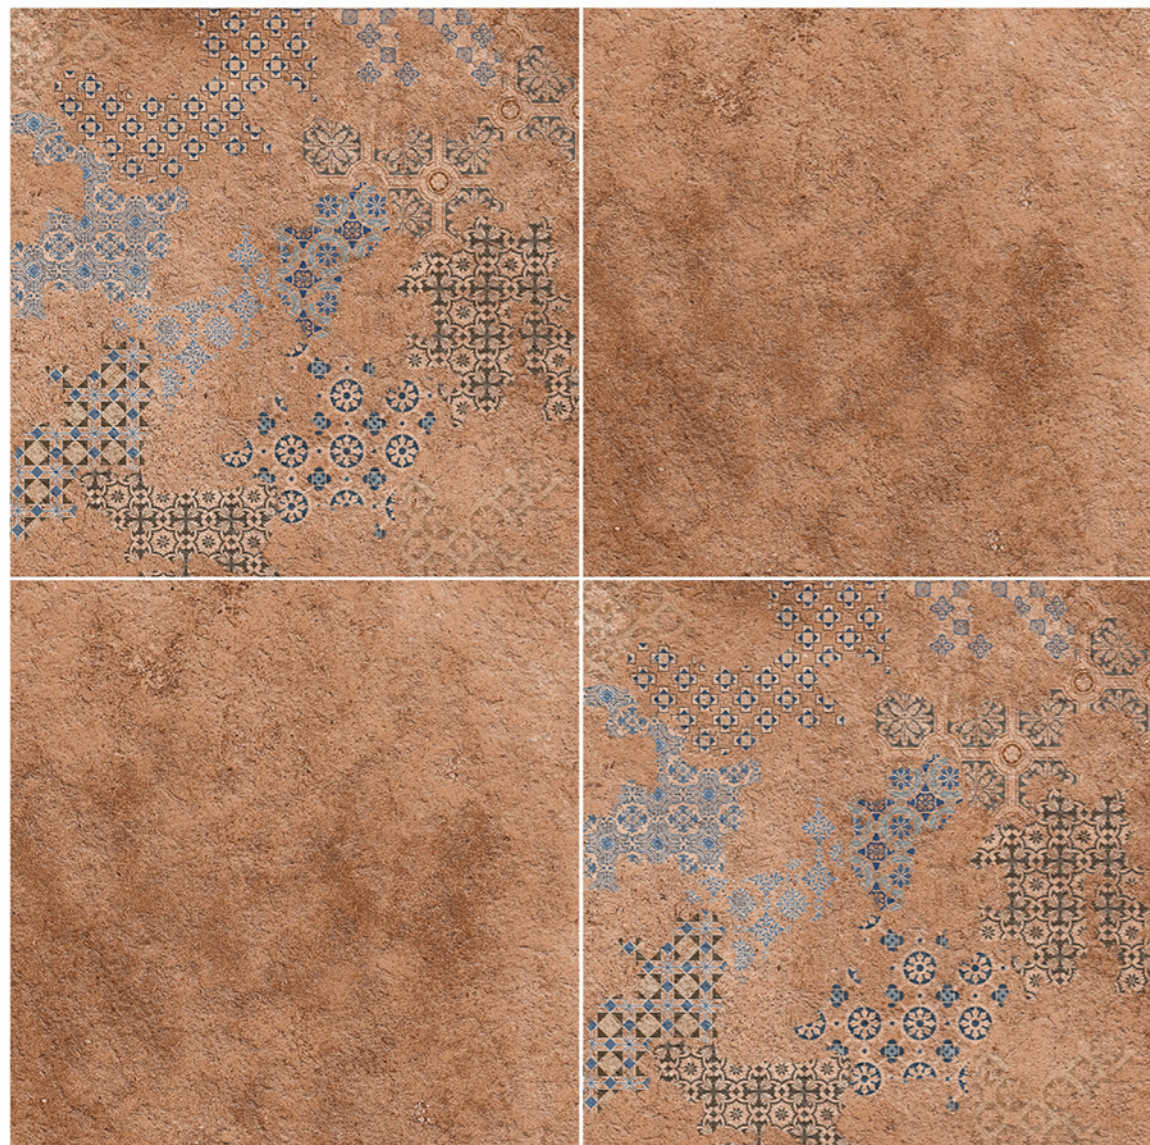

Series
Rustic Punch

Size
600x600mm

Finish
Matt