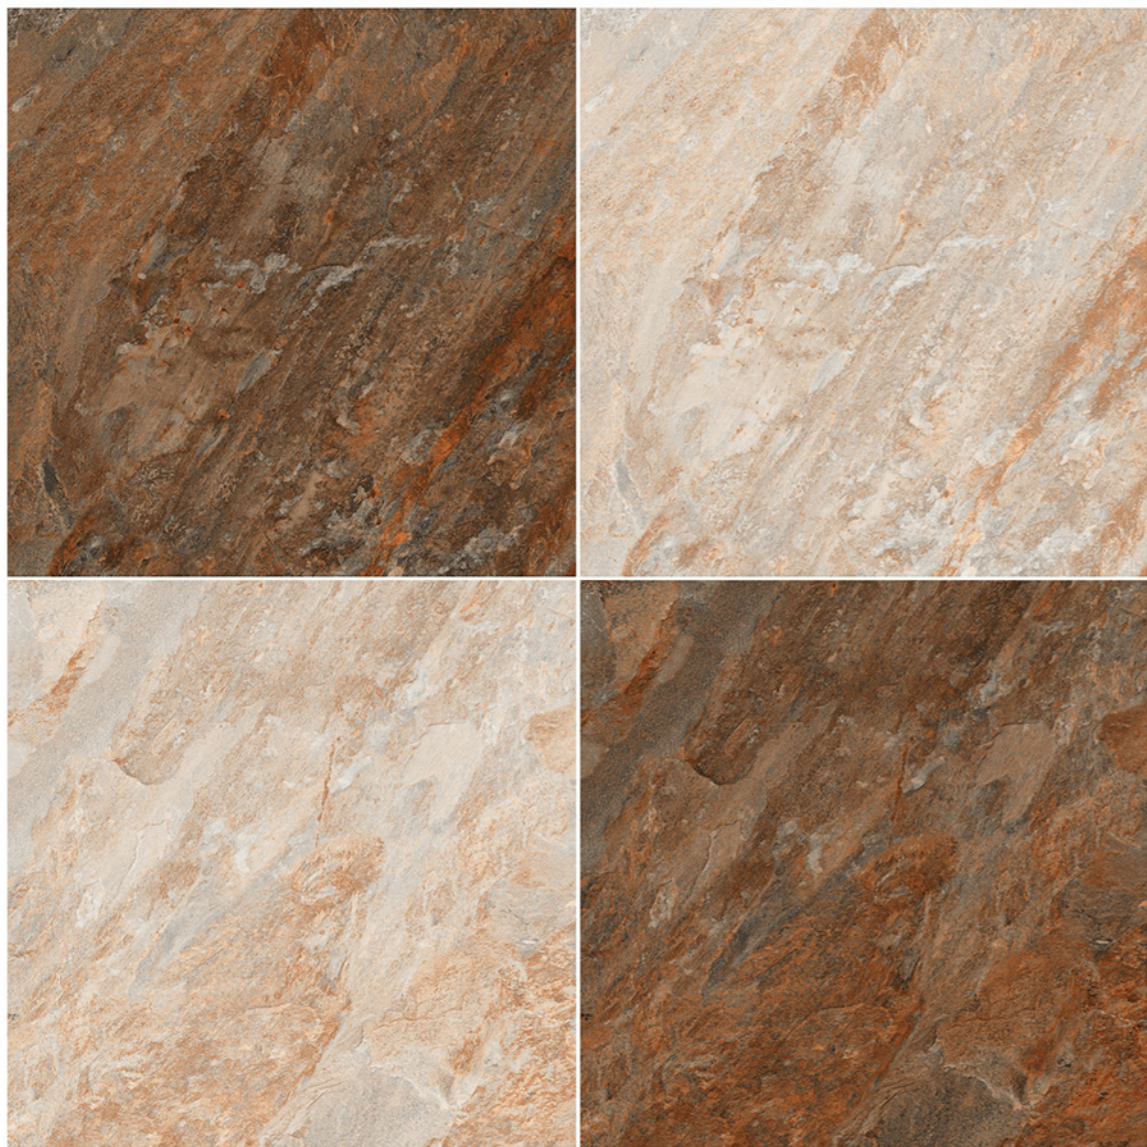

Titanio 16 DK

R-2

IMPACT
RESISTANCE

HIGH
STRENGTH

ZERO
MAINTENANCE

100 %
WATER PROOF

Series | Size | Finish
Rustic Punch | **600x600mm** | **Matt**

OUT
DOOR
Collection