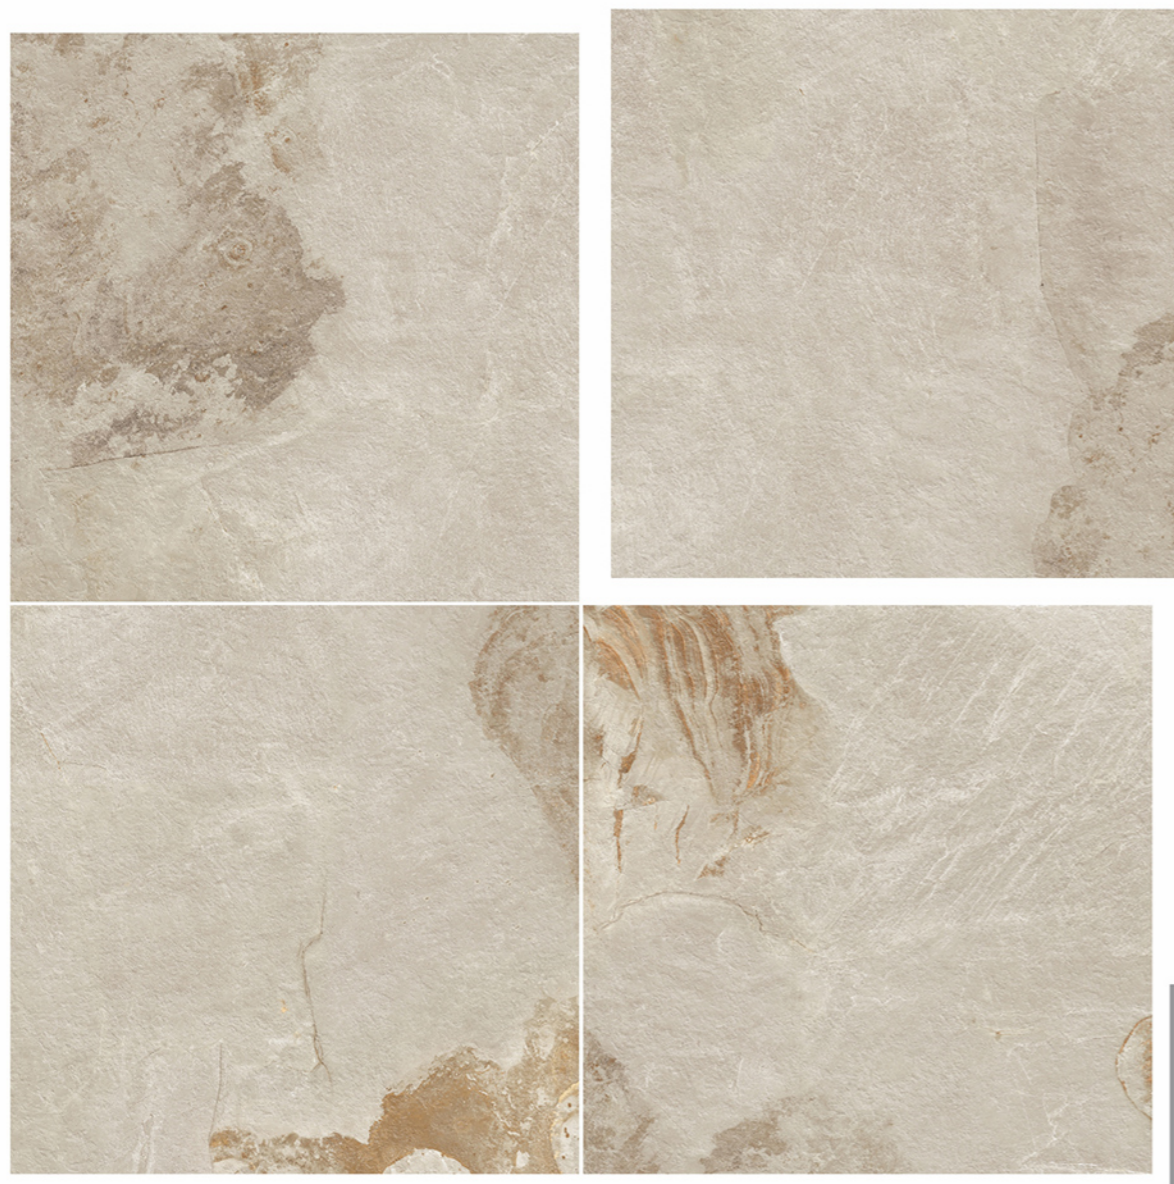

100 %
WATER PROOF

Series | Size | Finish
Rustic Punch | **600x600mm** | **Matt**

OUTDOOR

Collection

Titanio 19

R-8

IMPACT RESISTANCE

HIGH STRENGTH