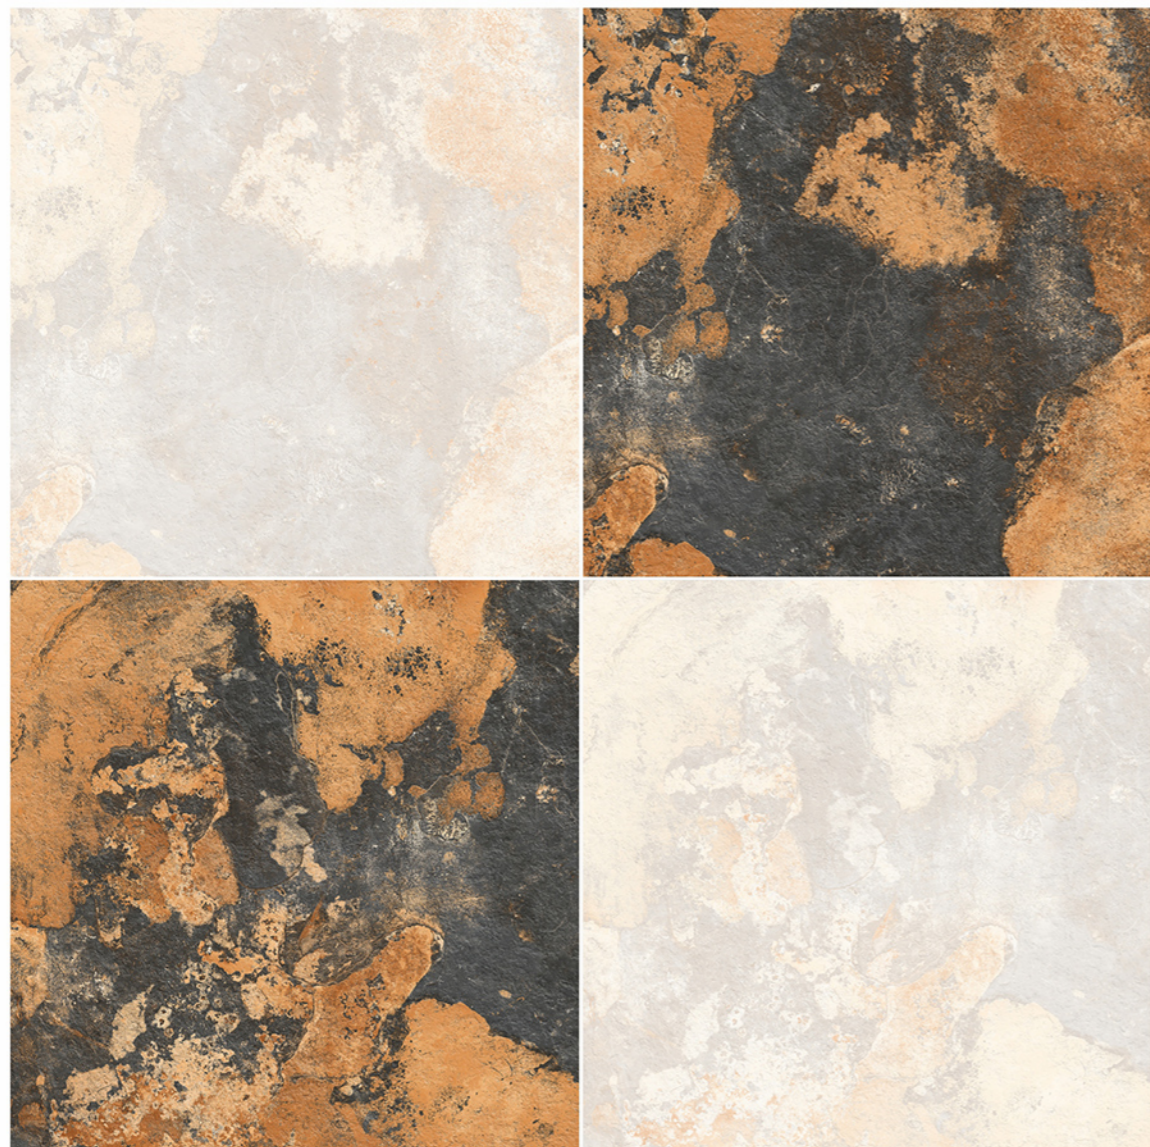

Titanio 23 DK

R-4

IMPACT
RESISTANCE

HIGH
STRENGTH

ZERO
MAINTENANCE

100 %
WATER PROOF

Series | Size | Finish
Rustic Punch | **600x600mm** | **Matt**

OUT
DOOR
Collection