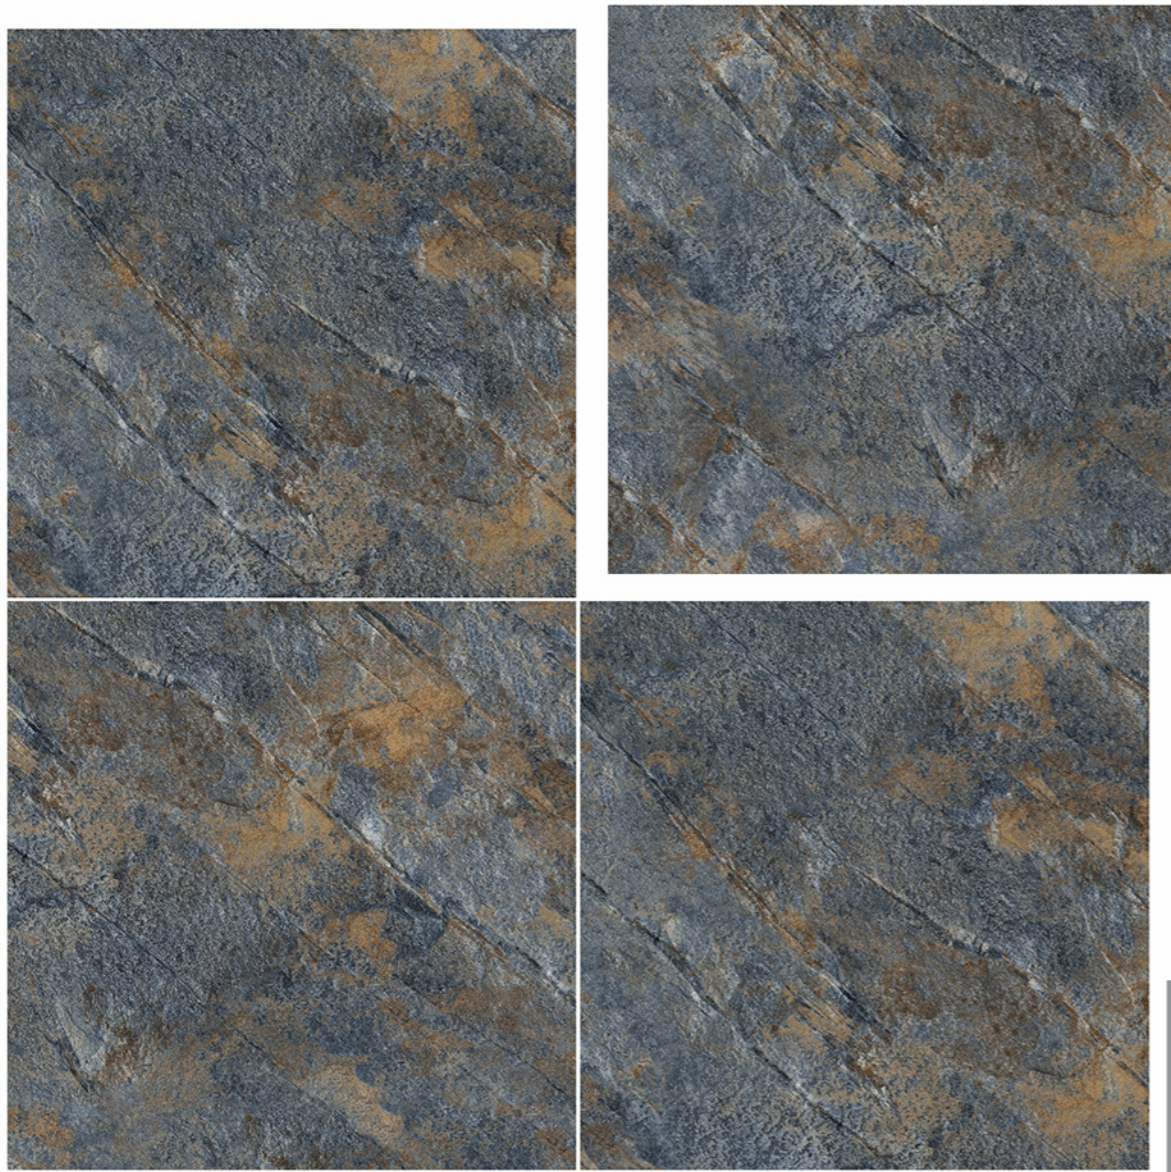

R-3

IMPACT
RESISTANCE

HIGH
STRENGTH

ZERO
MAINTENANCE

100 %
WATER PROOF

Series | Size | Finish
Rustic Punch | **600x600mm** | **Matt**

OUT
DOOR
Collection

Titanio 06