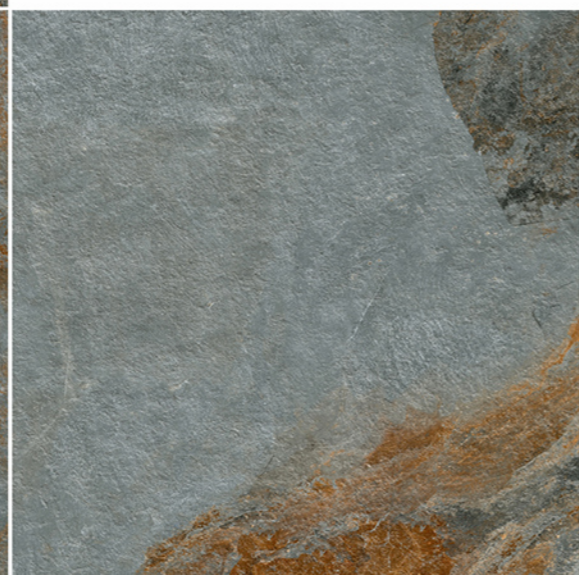

Series
Rustic Punch

Size
600x600mm

Finish
Matt