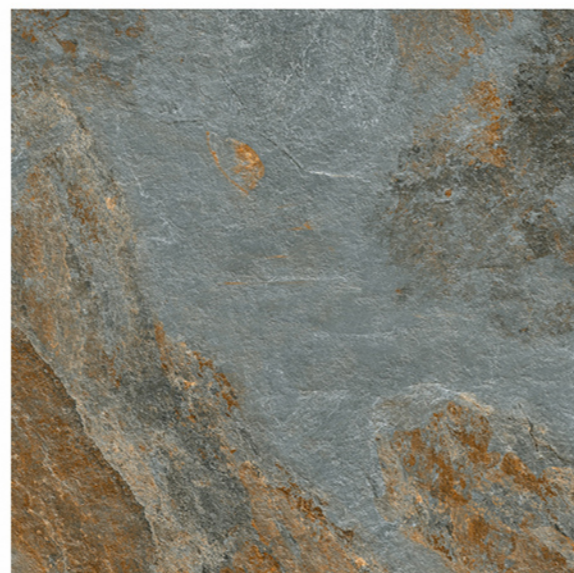

Series
Rustic Punch

Size
600x600mm

Finish
Matt