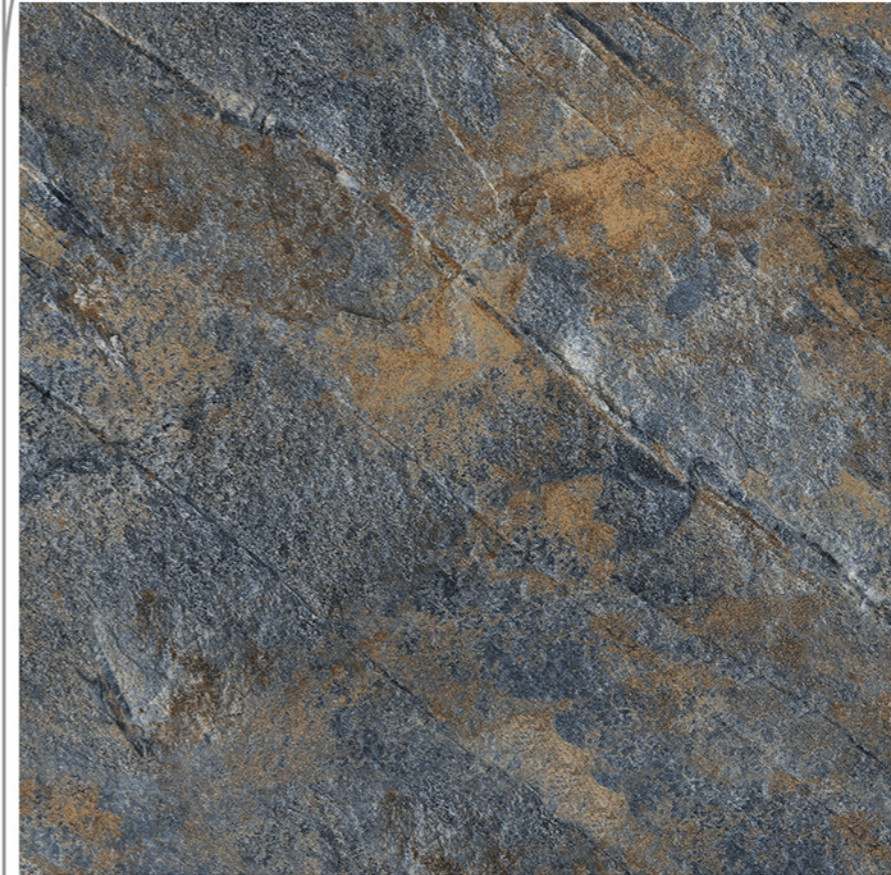

R-3

IMPACT
RESISTANCE

HIGH
STRENGTH

ZERO
MAINTENANCE

100 %
WATER PROOF

Series | Size | Finish
Rustic Punch | **600x600mm** | **Matt**

OUT
DOOR
Collection

Titanio 06