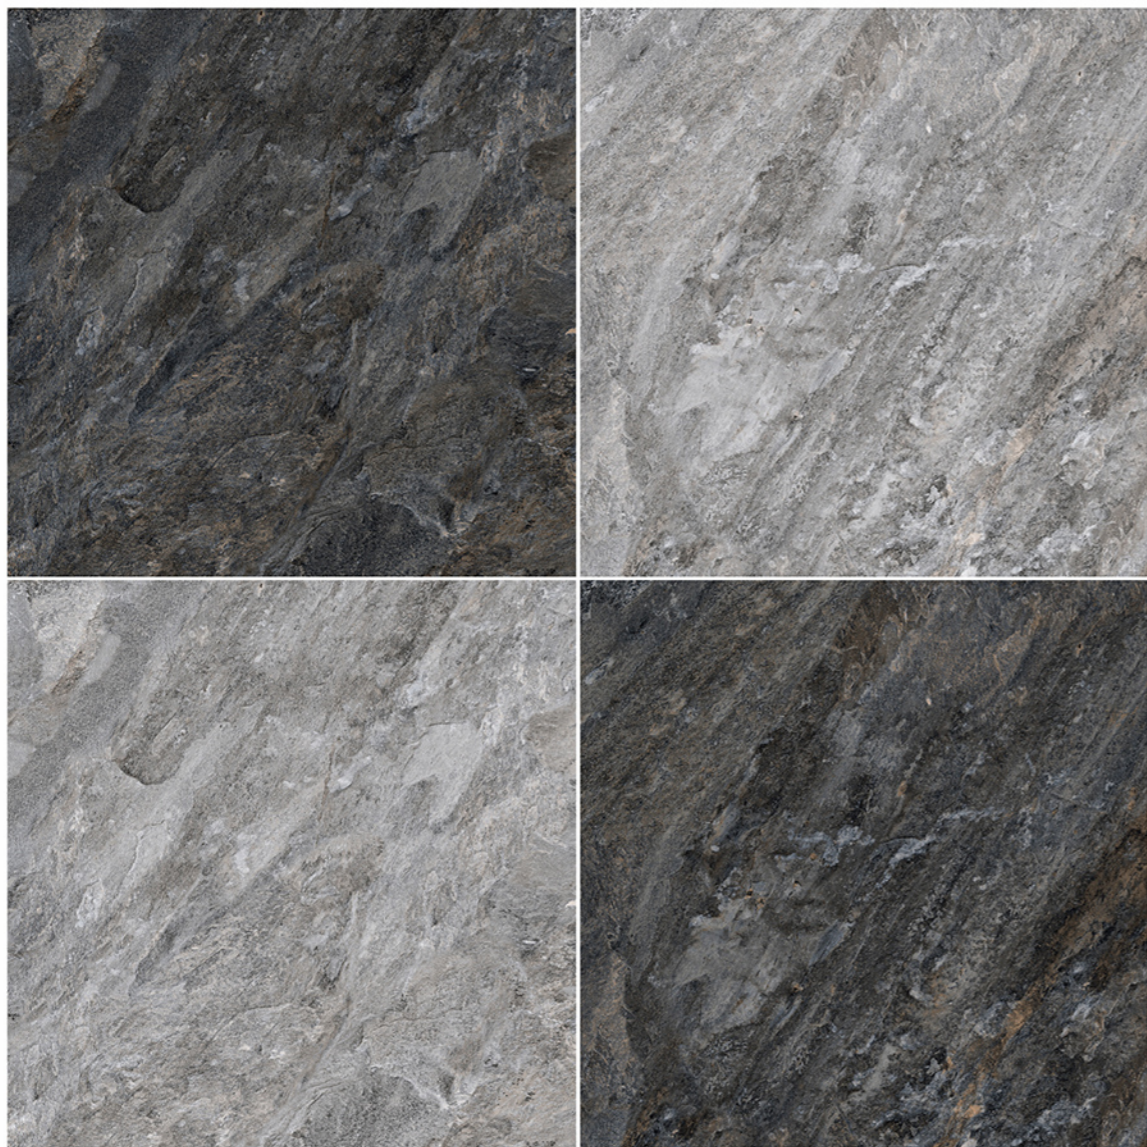

Series | Size | Finish
Rustic Punch | **600x600mm** | **Matt**