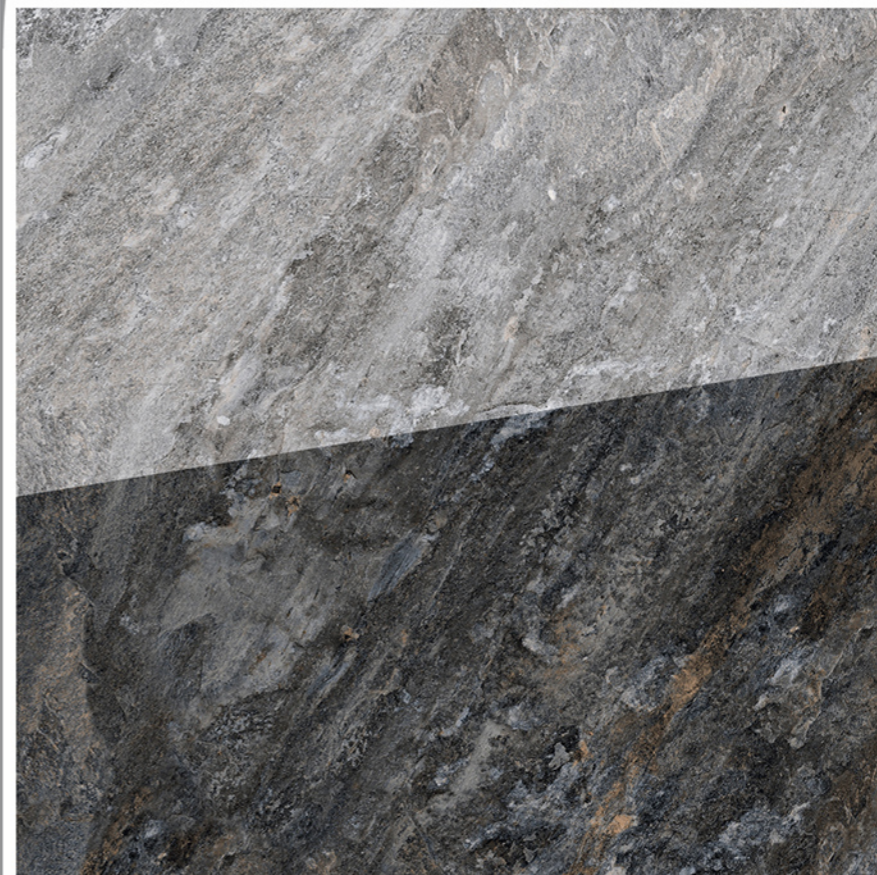

OUT
DOOR
Collection

Titanio 02 LT