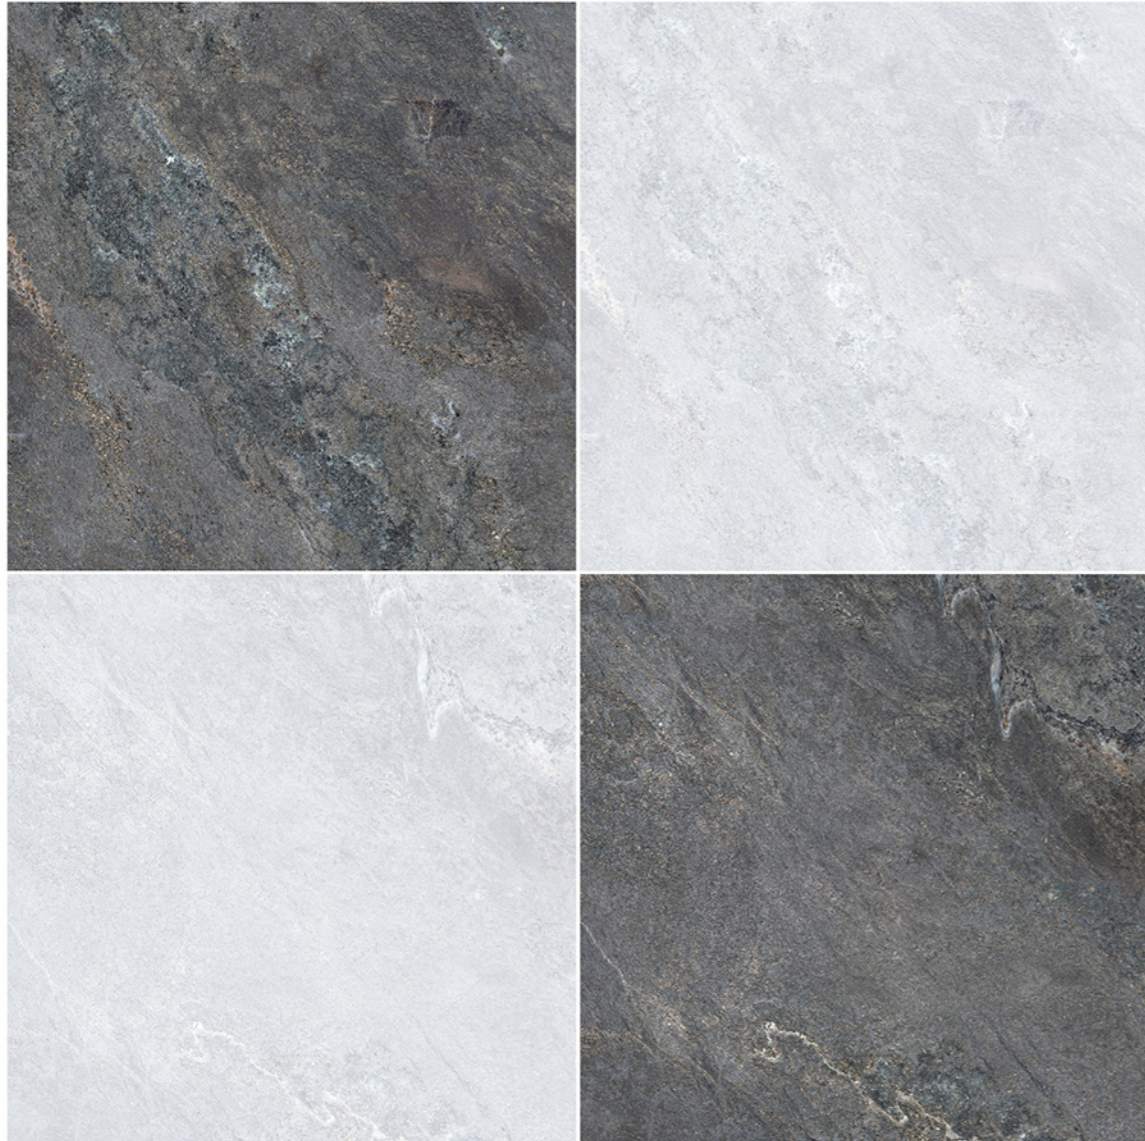

IMPACT
RESISTANCE

HIGH
STRENGTH

ZERO
MAINTENANCE

100 %
WATER PROOF

Series | Size | Finish
Rustic Punch | **600x600mm** | **Matt**

OUT
DOOR
Collection

Titanio 04 LT

Titanio 04 DK